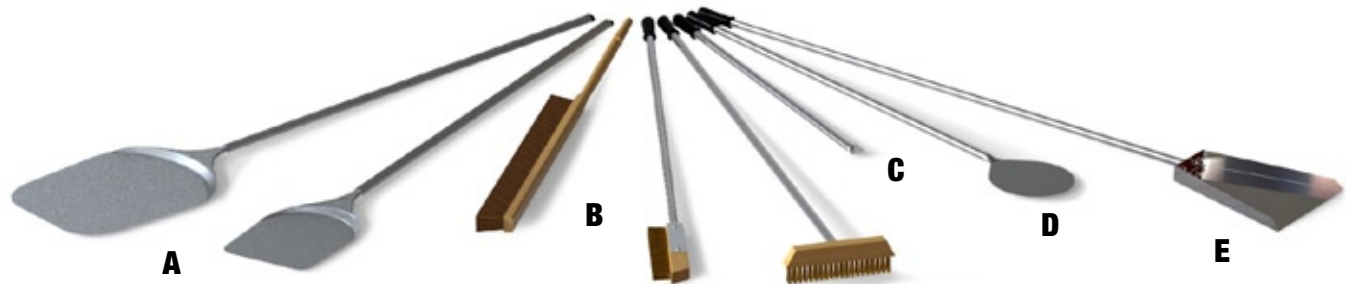

B. FLOOR BRUSH SET (WS-TL-BS)

Floor brushes are vital tools for efficient oven operation. Our tool set includes several styles for complete oven cleaning: a heavy-duty, brass-bristled, wooden head beveled to facilitate debris removal from all corners of the oven, in two styles; "T" (WS-TL-TFB) and the "in-line" (WS-TL-IFB); and an in-line natural fiber brush for "sweeping" (WS-TL-NFB).

C. BUBBLE HOOK (WS-TL-BH)

The bubble hook is for popping pizza dough bubbles before they get out of hand. Made from heavy gauge stainless steel, it is also great for moving pans, trays and even wood.

D. UTILITY PEEL (WS-TL-UP)

Move or rotate any size pizza with nearly surgical precision with Wood Stone's utility peel. The 8-inch diameter utility peel is also very useful for moving pans, placing wood on the fire and removing ash. This is such a useful tool that most people order two.

E. PARTICLE SHOVEL (WS-TL-PS) *

Our heavy gauge stainless steel shovel is designed to safely remove ash and coals from wood-fired ovens. Its front is beveled to remove ash from even hard to reach parts of the oven.

NOTE: The Ash Shovel is only included in the Wood-Fired Oven Tool Set.

All Wood Stone oven tools have heavy-duty stainless handles and grease-resistant grips.

NOTE: Each tool is supplied with a stainless steel, wall-mounting tool hanger. All tools come in four lengths: short, medium, long, and extra long.

NOTE: Large Tool Set shown. Large Tool Set includes both 12" and 16" Loading Peels.

*NOTE: The Particle Shovel (E) is only included in the wood-fired oven tool set.